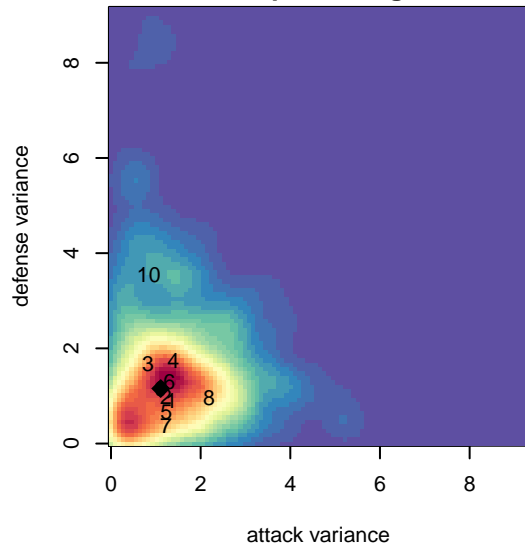

CCV Stars Black B00

, AZ
 B00 total strength=1421
 attack=9.98 defense=7.42

alt names used:
 CCV STARS 01 BOYS BLACK
 CCV STARS 01 BOYS BLACK (AZ)
 CCV STARS 01 BOYS BLACK (AZ)
 CCV STARS 01 BOYS BLACK (AZ)

Venues played:
 2015 Surf Cup Surf Super Cup U15
 2015 FWRL Desert Premier U15
 2015 PDT Phoenix Showcase – Red U15

CCV Stars Black B00
 Dots are actual minus expected GF (blue circles) and GA (red triangles).
 Blue line is smoothed change in attack strength. Red is smoothed change in defense strength.

**attack and defense variance (black dot)
relative to other teams
and top 10 in region**

**attack and defense rating
relative to others at age
and all opponents in last 13 months**

**attack and defense rating
relative to others at age
and all opponents in last 13 months**

Performance relative to 13 month average

Performance relative to 13 month average

Distribution of opponents
 Red = Lose zone, Blue = Win zone, Green = Even
 Black line separates win/lose zones

lot. A=Neither has attack advantage, B=Opponent has both attack and defense advantage, C=Opponent has both attack and defense disadvantage, D=Both have